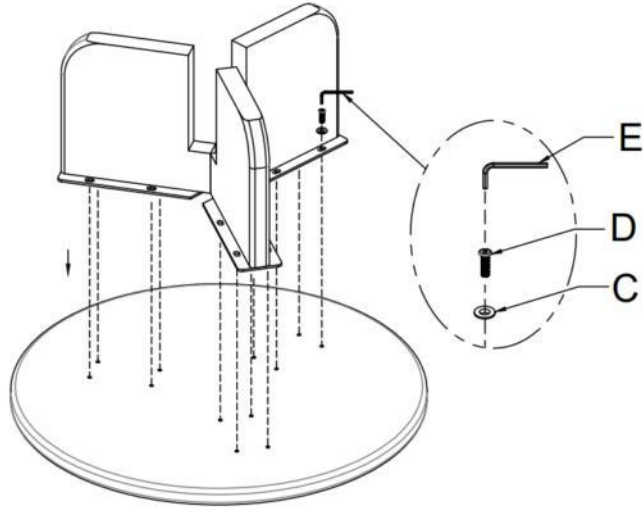

PATRIZIA

ASSEMBLY INSTRUCTIONS

PARTS LIST

LABEL	PICTURE	DESCRIPTION	QTY
A		TOP	1
B		LEGS	3

HARDWARE LIST

LABEL	PICTURE	DESCRIPTION	QTY
C		WASHER Ø19x2	12
D		BOLT M8x25	12
E		ALLEN KEY	1

BEFORE BEGINNING ASSEMBLY:

Read instructions cover to cover

Have two adults on hand for assembly

Do NOT assemble on flooring or carpet. Assemble on a clean non-marring surface (ex: packing foam)

Save all packaging until assembly is completed

ASSEMBLY STEPS

STEP#1

STEP#2

STEP#3