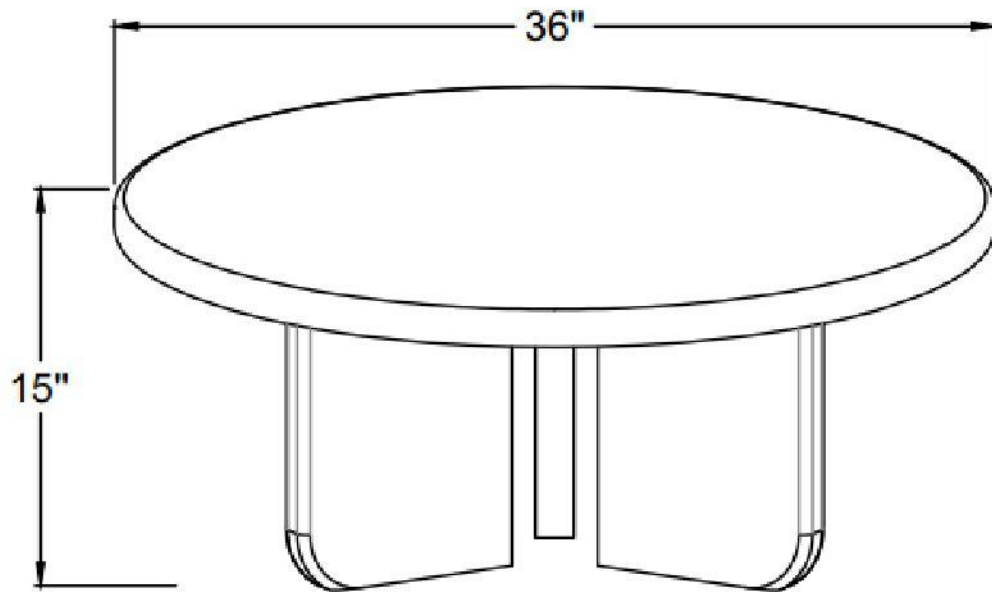

PATRIZIA

ASSEMBLY INSTRUCTIONS

PARTS LIST

LABEL	PICTURE	DESCRIPTION	QTY
A		TOP	1
B		LEGS	3

HARDWARE LIST

LABEL	PICTURE	DESCRIPTION	QTY
C		WASHER Ø19x2	12
D		BOLT M8x25	12
E		ALLEN KEY	1

BEFORE BEGINNING ASSEMBLY: