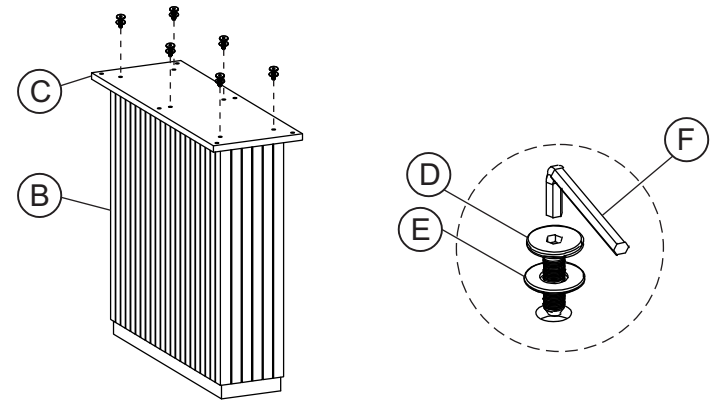

TOV

Max Load is 90 kg

Chelsea Dining Table

DON'T BE BORING.

Hardware and Components

Step 1

Step 2

Stuck?
Contact our team @ 516-888-3355
Scan for product care!