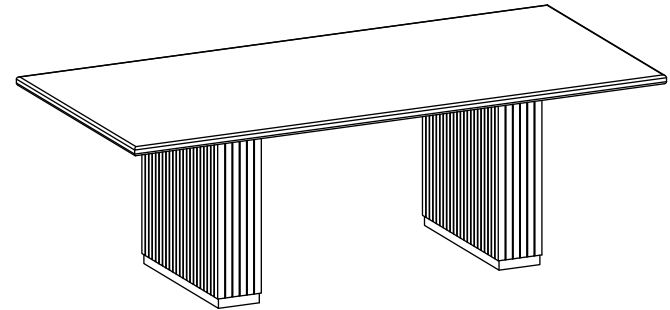

TOV

Follow us!

Show your new purchase some love by tagging it on our Instagram !

 @tovfurniture

 516-888-3355

 hello@tovfurniture.com

 www.tovfurniture.com

If the future is female—your furniture should be, too. No mahogany in sight. Sexy settees shaped like lips. Price points for any budget. At TOV, we do things differently.

TOV

Max Load is 90 kg

Chelsea Dining Table

DON'T BE BORING.

Hardware and Components

Step 1

Step 2

Stuck?
Contact our team @ 516-888-3355
Scan for product care!