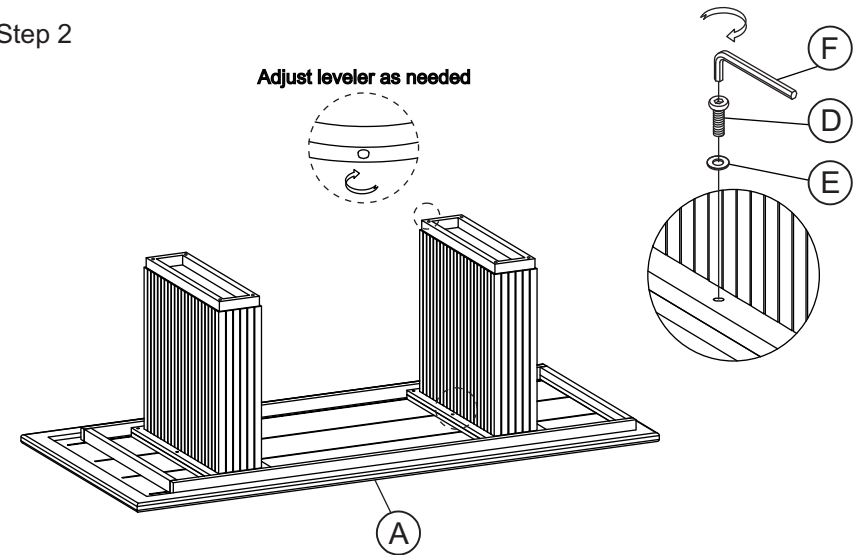

TOV

Max Load is 90 kg

Chelsea Dining Table

DON'T BE BORING.

Hardware and Components

Step 1

Step 2

Stuck?
Contact our team @ 516-888-3355
Scan for product care!