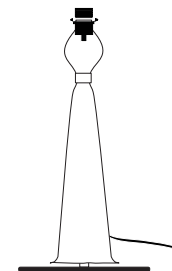

# Hardware and Components

..... **A** x 1 pc

..... **B** x 1 pc

..... **C** x 1 pc

## Step 1

Unscrew the holder ring (C).

holder ring. →

**A** →

## Step 2

Place shade (B) on the lamp base. (A)

**B** →

**A** →