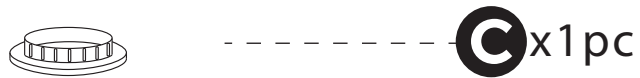

TOV

Follow us!

Show your new purchase some love by tagging it on our Instagram!

 @tovfurniture

 516-888-3355

 hello@tovfurniture.com

 www.tovfurniture.com

If the future is female—your furniture should be, too. No mahogany in sight. Sexy settees shaped like lips. Price points for any budget. At TOV, we do things differently.

TOV

**Geo
Semi-circled
Chrome Table Lamp
DON'T BE BORING.**

Hardware and Components

Step 1

Unscrew the holder ring (C).

Step 2

Place shade (B) on the lamp base (A).

Step 3