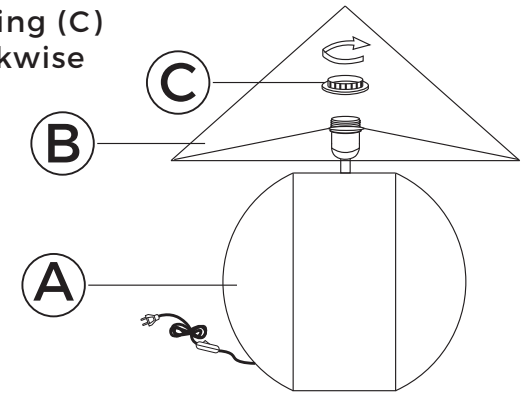

TOV

**Geo
Semi-circled
Chrome Table Lamp
DON'T BE BORING.**

Hardware and Components

Step 1

Unscrew the holder ring (C).

Step 2

Place shade (B) on the lamp base (A).

Step 3

Tighten the holder ring (C) by rotating in a clockwise direction.

Stuck?

Contact our team @ 516-888-3355

Scan for product care!