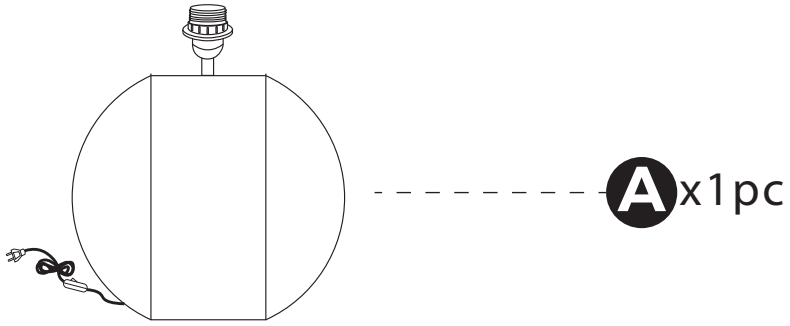

TOV

**Geo
Semi-circled
Chrome Table Lamp
DON'T BE BORING.**

Hardware and Components

Step 1

Unscrew the holder ring (C).

Step 2

Place shade (B) on the lamp base (A).

Step 3

Tighten the holder ring (C) by rotating in a clockwise direction.

Stuck?

Contact our team @ 516-888-3355

Scan for product care!