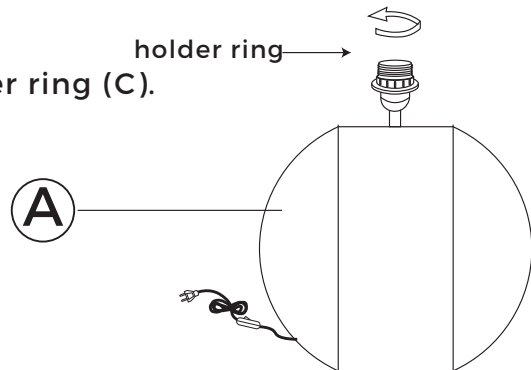

TOV

**Geo
Semi-circled
Chrome Table Lamp
DON'T BE BORING.**

Hardware and Components

Step 1

Unscrew the holder ring (C).

Step 2

Place shade (B) on the lamp base (A).

Step 3

Tighten the holder ring (C) by rotating in a clockwise direction.

Stuck?

Contact our team @ 516-888-3355

Scan for product care!