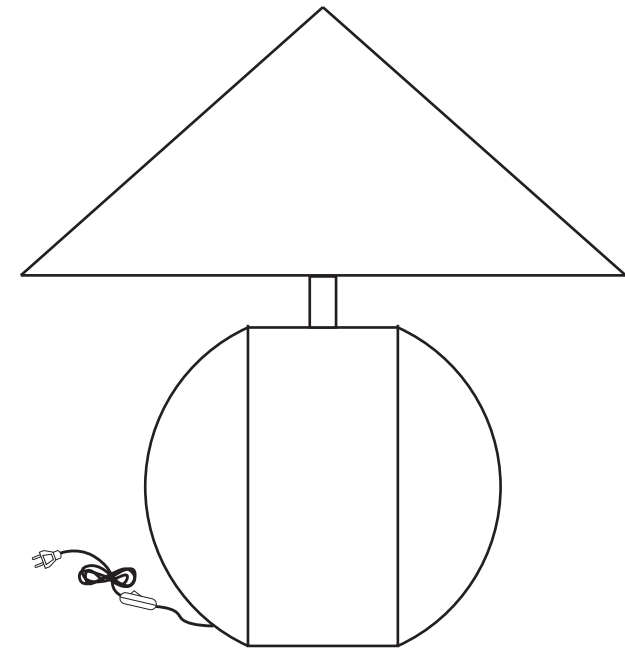

TOV

Follow us!

Show your new purchase some love by tagging it on our Instagram!

 @tovfurniture

 516-888-3355

 hello@tovfurniture.com

 www.tovfurniture.com

If the future is female—your furniture should be, too. No mahogany in sight. Sexy settees shaped like lips. Price points for any budget. At TOV, we do things differently.

TOV

**Geo
Semi-circled
Chrome Table Lamp
DON'T BE BORING.**

Hardware and Components

Step 1

Unscrew the holder ring (C).

Step 2

Place shade (B) on the lamp base (A).

Step 3

Tighten the holder ring (C) by rotating in a clockwise direction.

Stuck?

Contact our team @ 516-888-3355

Scan for product care!