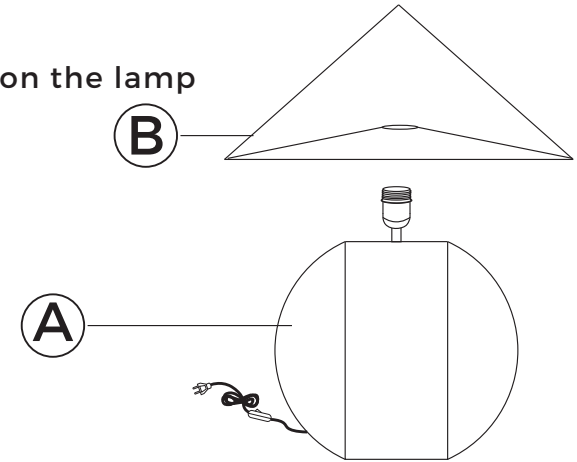

TOV

**Geo
Semi-circled
Chrome Table Lamp
DON'T BE BORING.**

Hardware and Components

Step 1

Unscrew the holder ring (C).

Step 2

Place shade (B) on the lamp base (A).

Step 3

Tighten the holder ring (C) by rotating in a clockwise direction.

Stuck?

Contact our team @ 516-888-3355

Scan for product care!