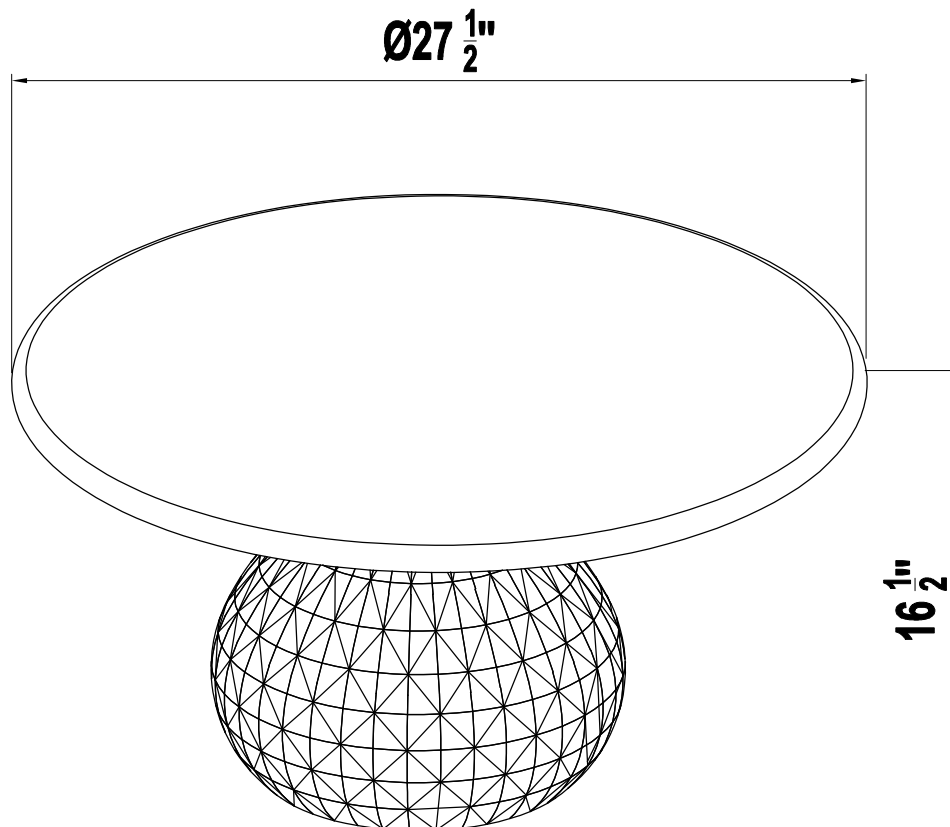

TULUM

ASSEMBLY INSTRUCTIONS

PARTS LIST

LABEL	PICTURE	DESCRIPTION	QTY
A		Top	1
B		Base	1

PARTS LIST

LABEL	PICTURE	DESCRIPTION	QTY
C		BOLT M8x	4
D		Washer	4
E		ALLEN KEY	1

BEFORE BEGINNING ASSEMBLY:

Read instructions cover to cover